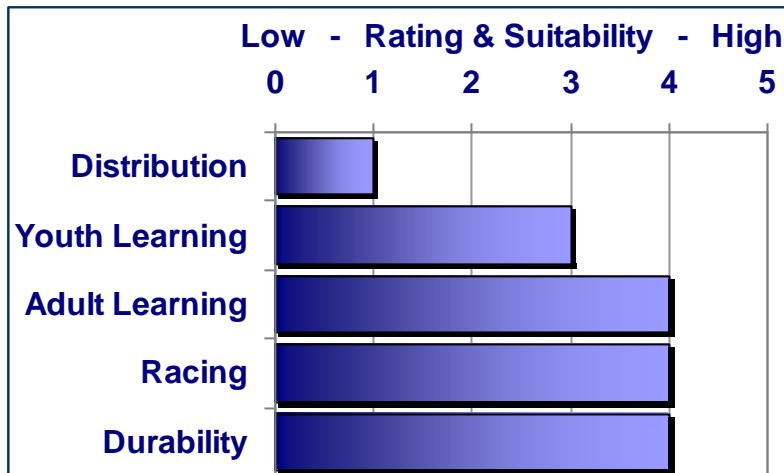

Topaz 14

The Topaz 14 is a suitable size for one or two adult/youth sailors. It is an ideal catamaran for racing, teaching or for family leisure sailing.

Technical Details:

Length – m	4.25
Beam – m	2.05
Hull weight - kg	60
Mainsail area – m ²	9.55
Jib area – m ²	1.95
Spinnaker area – m ²	n/a
Stayed rig	Yes
Trapeze	Yes
Hull construction	Rotomoulded Polyethylene
Safety features	Sealed mast, mast head float
Maximum Load	
Safety assessment	Conforms to EU Recreational Directive 94/25/EC as amended by Directive 2003/33/EC